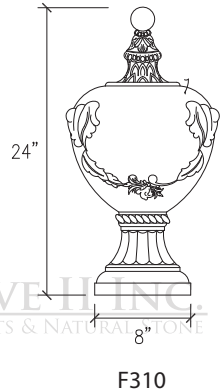

TREASURE COVE II INC.
CAST ARCHITECTURAL PRODUCTS & NATURAL STONE

TREASURE COVE II INC.
CAST ARCHITECTURAL PRODUCTS & NATURAL STONE

F301

F302

F303

F305

F306A

F306