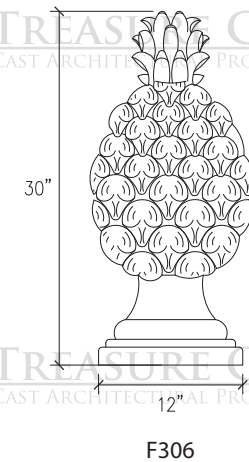

TREASURE COVE II INC.
CAST ARCHITECTURAL PRODUCTS & NATURAL STONE

TREASURE COVE II INC.
CAST ARCHITECTURAL PRODUCTS & NATURAL STONE

F301

F302

F303

F305

F306A

F306