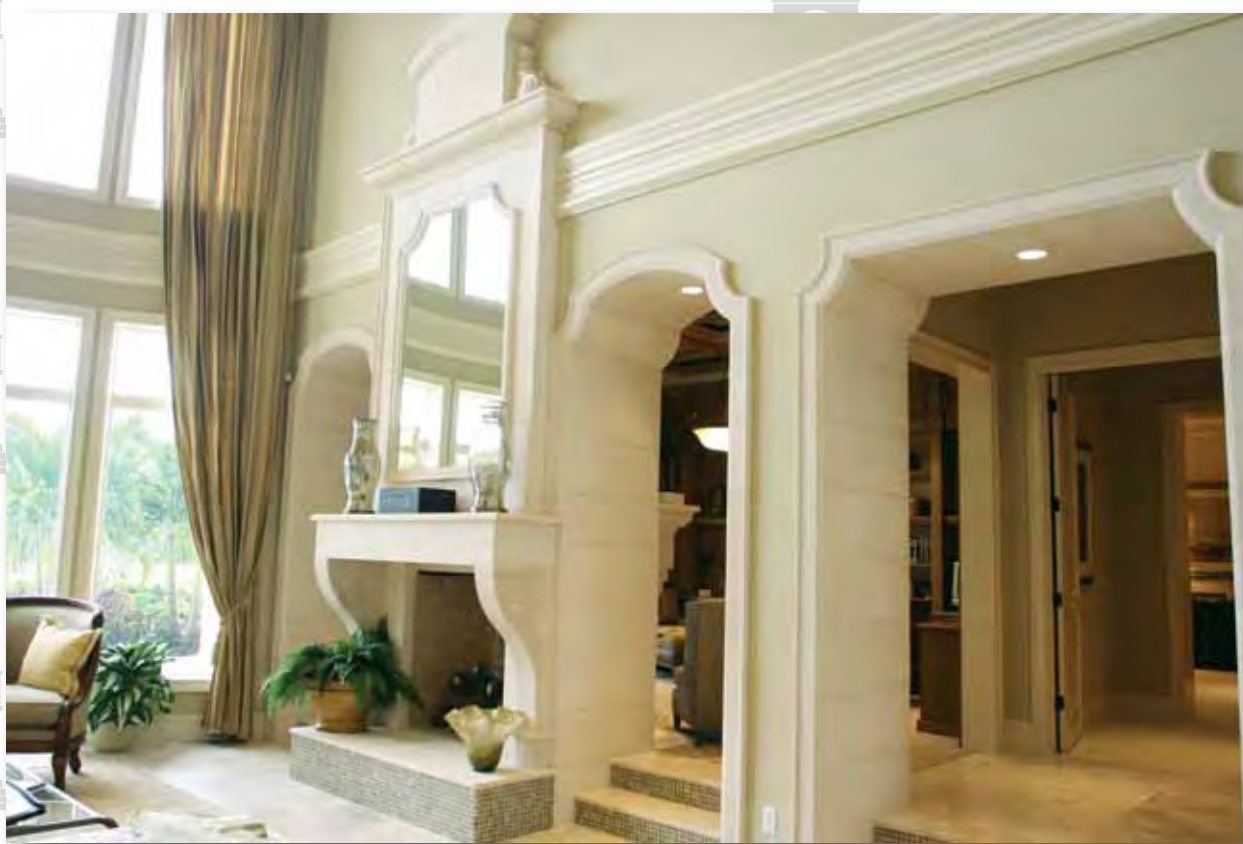

TREASURE COVE II INC.
CAST ARCHITECTURAL PRODUCTS & NATURAL STONE

TREASURE COVE II INC.
CAST ARCHITECTURAL PRODUCTS & NATURAL STONE

MOLDINGS

Trim, sills and headers provide a definitive style to the exterior of your home. Whether simple or ornate, at Treasure Cove II, you will find the perfect solution to having your windows and doors make a statement about your attention to detail.