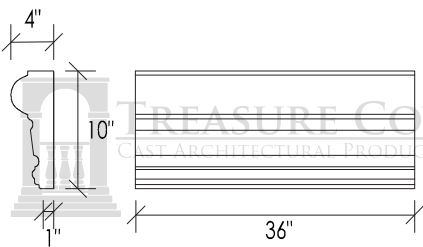

TREASURE COVE II INC.
CAST ARCHITECTURAL PRODUCTS & NATURAL STONE

TREASURE COVE II INC.
CAST ARCHITECTURAL PRODUCTS & NATURAL STONE

MOLDINGS

Trim, sills and headers provide a definitive style to the exterior of your home. Whether simple or ornate, at Treasure Cove II, you will find the perfect solution to having your windows and doors make a statement about your attention to detail.