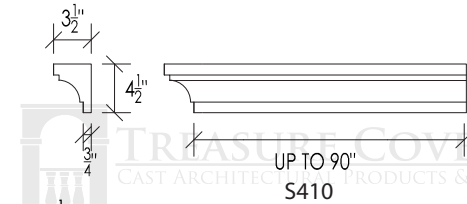

TREASURE COVE II INC.
CAST ARCHITECTURAL PRODUCTS & NATURAL STONE

TREASURE COVE II INC.
CAST ARCHITECTURAL PRODUCTS & NATURAL STONE

SILLS & HEADERS