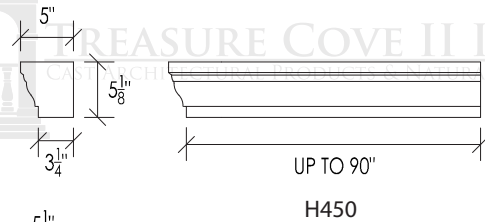

TREASURE COVE II INC.
CAST ARCHITECTURAL PRODUCTS & NATURAL STONE

C.
ONE

C.
ONE

TREASURE COVE II INC.
CAST ARCHITECTURAL PRODUCTS & NATURAL STONE