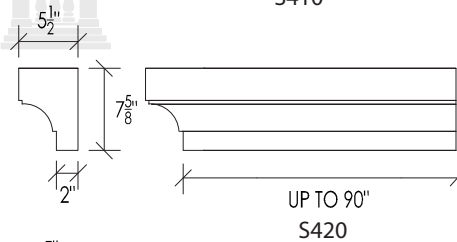

TREASURE COVE II INC.
CAST ARCHITECTURAL PRODUCTS & NATURAL STONE

TREASURE COVE II INC.
CAST ARCHITECTURAL PRODUCTS & NATURAL STONE

SILLS & HEADERS