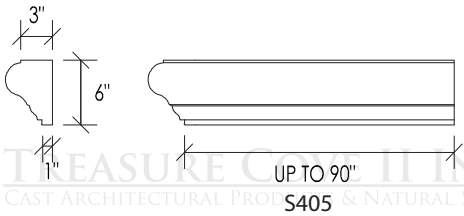

TREASURE COVE II INC.
CAST ARCHITECTURAL PRODUCTS & NATURAL STONE

TREASURE COVE II INC.
CAST ARCHITECTURAL PRODUCTS & NATURAL STONE

SILLS & HEADERS