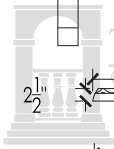

## Straight Benches

TREASURE COVE II INC.  
CAST ARCHITECTURAL PRODUCTS & NATURAL STONE

36" BT410

48" BT411

60" BT412

72" BS413

TREASURE COVE II INC.  
CAST ARCHITECTURAL PRODUCTS & NATURAL STONE

44" BT417