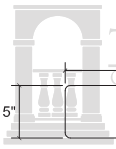

TREASURE COVE II INC.
CAST ARCHITECTURAL PRODUCTS & NATURAL STONE

Top View

13"

5"

16"

16"

BP 361

BP 362

11 1/2"

Top View

BP 360

16"

12"