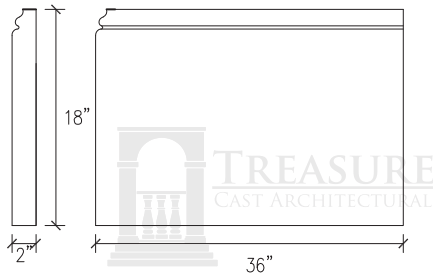

TREASURE COVE II INC.
CAST ARCHITECTURAL PRODUCTS & NATURAL STONE