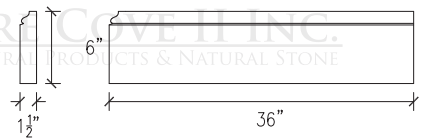

TREASURE COVE II INC.
CAST ARCHITECTURAL PRODUCTS & NATURAL STONE