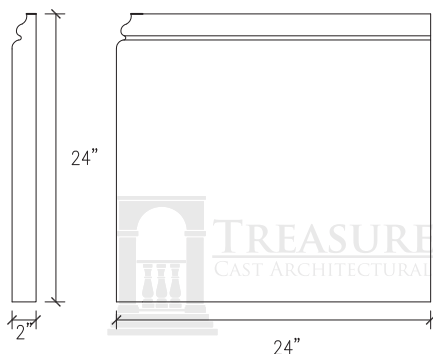

TREASURE COVE II INC.
CAST ARCHITECTURAL PRODUCTS & NATURAL STONE

TREASURE COVE II INC.
CAST ARCHITECTURAL PRODUCTS & NATURAL STONE

WAINSCOT

TREASURE COVE II INC.
CAST ARCHITECTURAL PRODUCTS & NATURAL STONE

TREASURE COVE II INC.
CAST ARCHITECTURAL PRODUCTS & NATURAL STONE

Wainscoting adds a decorative motif that forms a horizontal band at floor level and above. It is an important design element that eases the visual transition from wall to ground and adds a distinctive and impressive architectural element to the overall design scheme.

TREASURE COVE II INC.
CAST ARCHITECTURAL PRODUCTS & NATURAL STONE